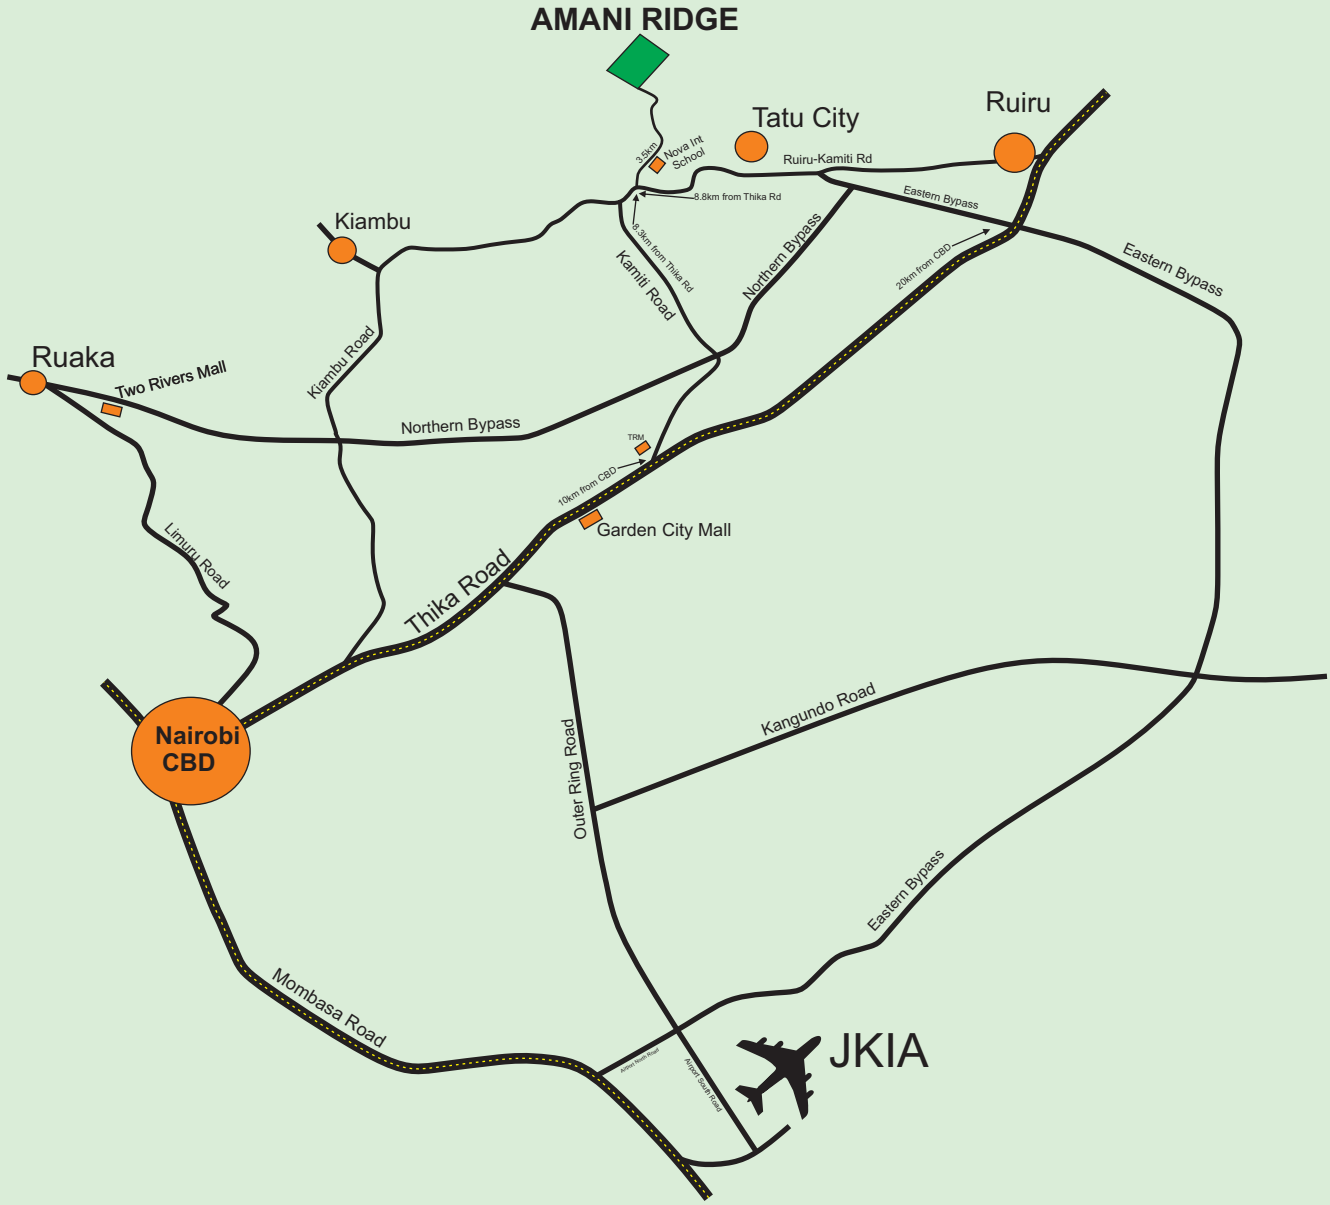

AMANI RIDGE ROUTE MAP

Amani Ridge Routes From Nairobi CBD

Thika Rd/Kamiti Road	21.8 km
Kiambu/ Ruiru Rd.....	22.9 km
Kiambu Rd/ Northern Bypass....	30.5 km
Thika Rd/Eastern Bypass	32.3 km