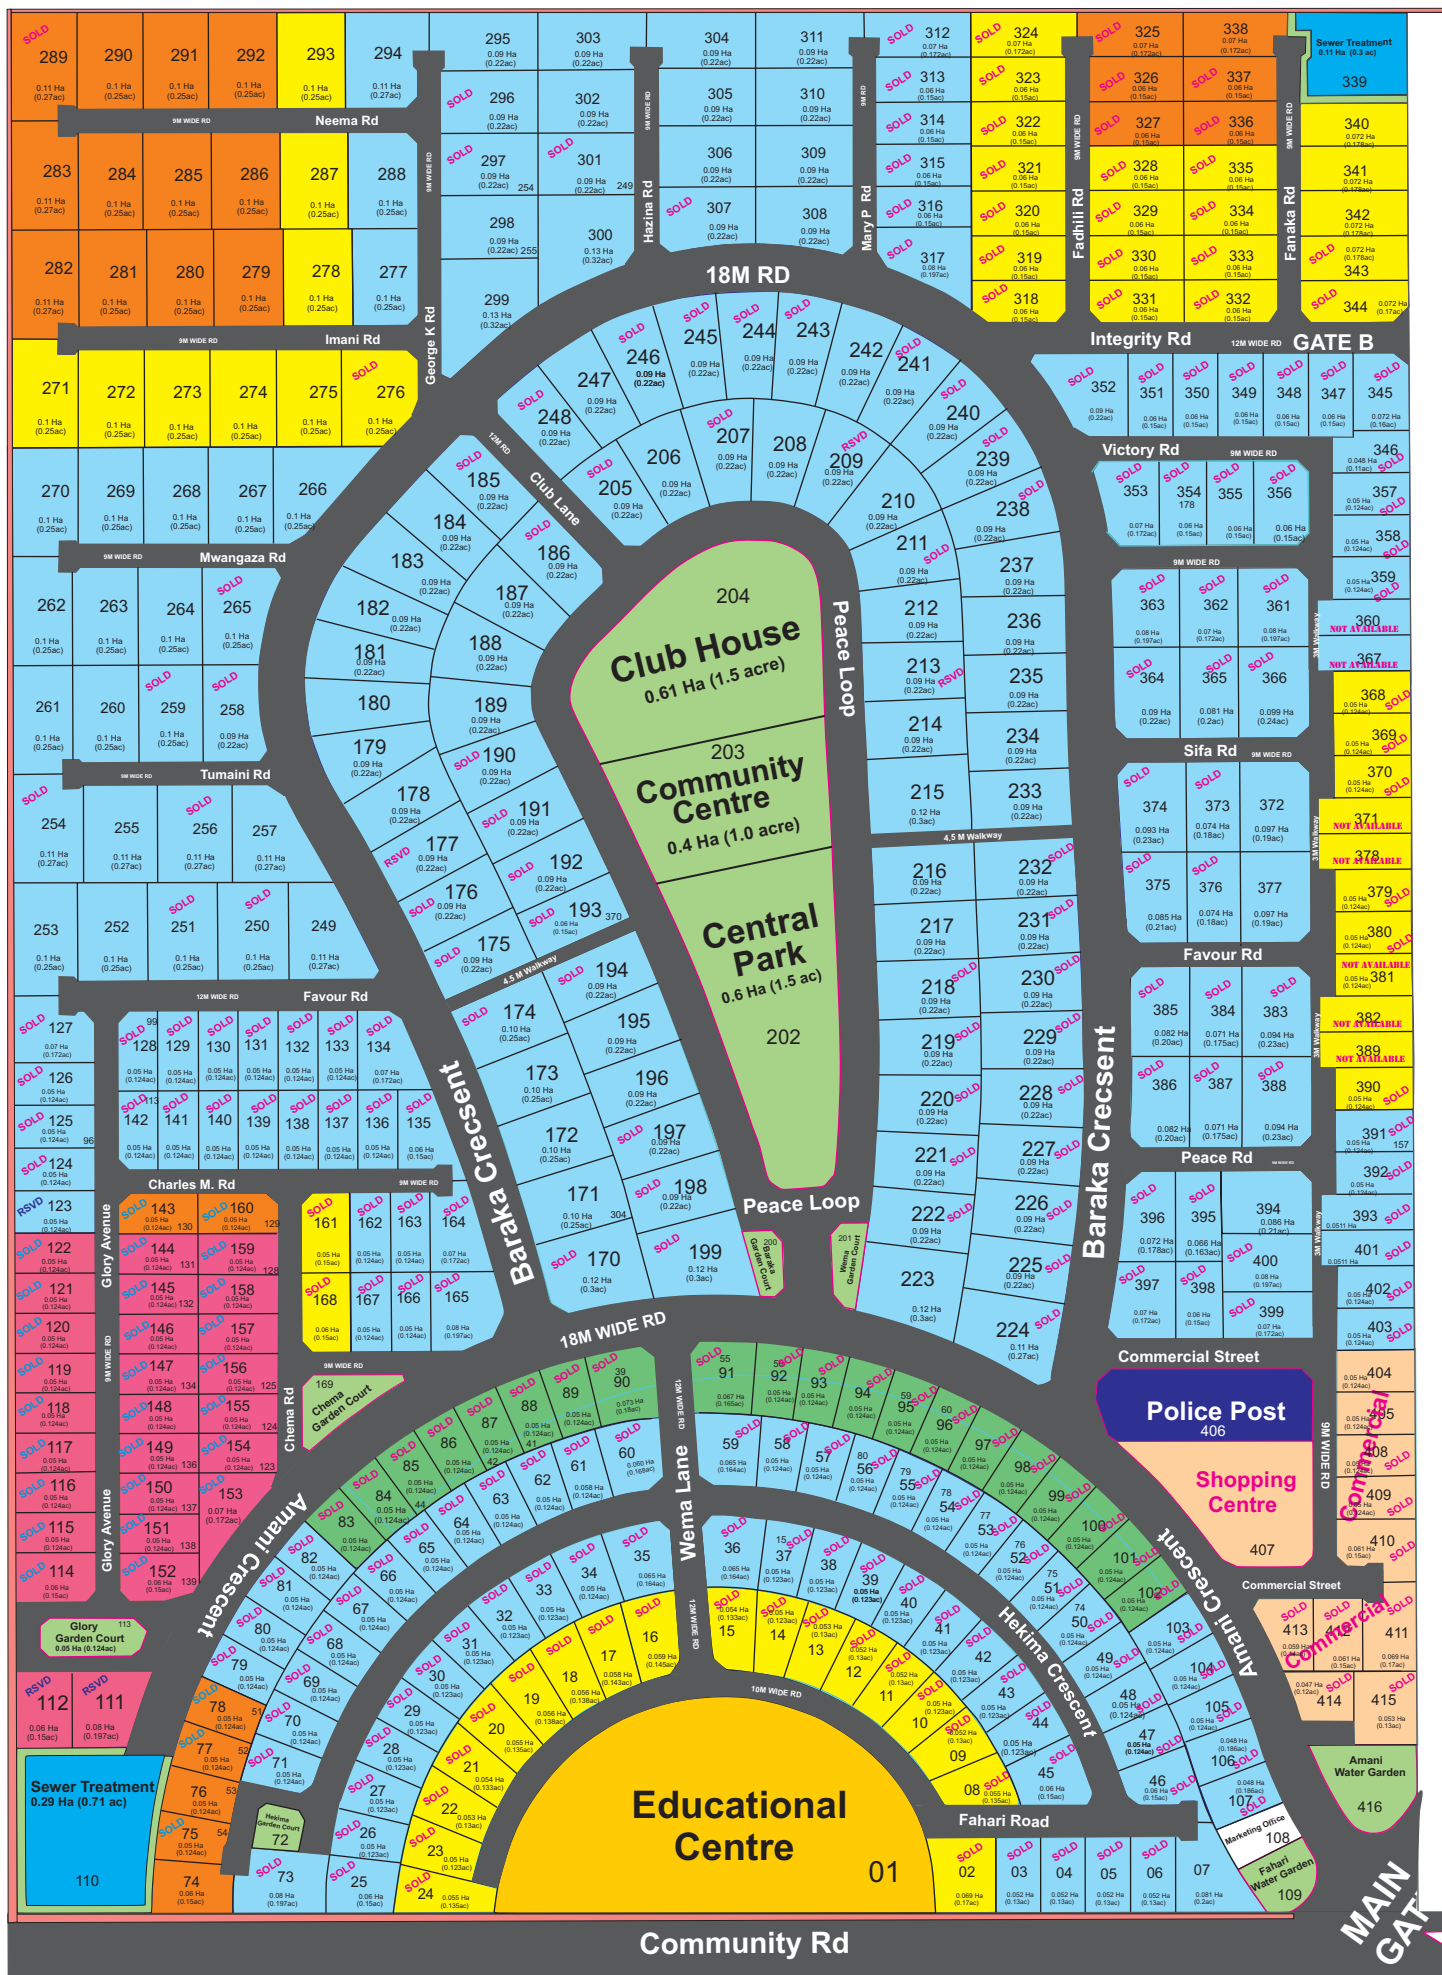

# AMANI RIDGE - The Place of Peace

Kiambu / Ruiru / Thika

12 March 2020

\* All sizes rounded off to two decimal places \*