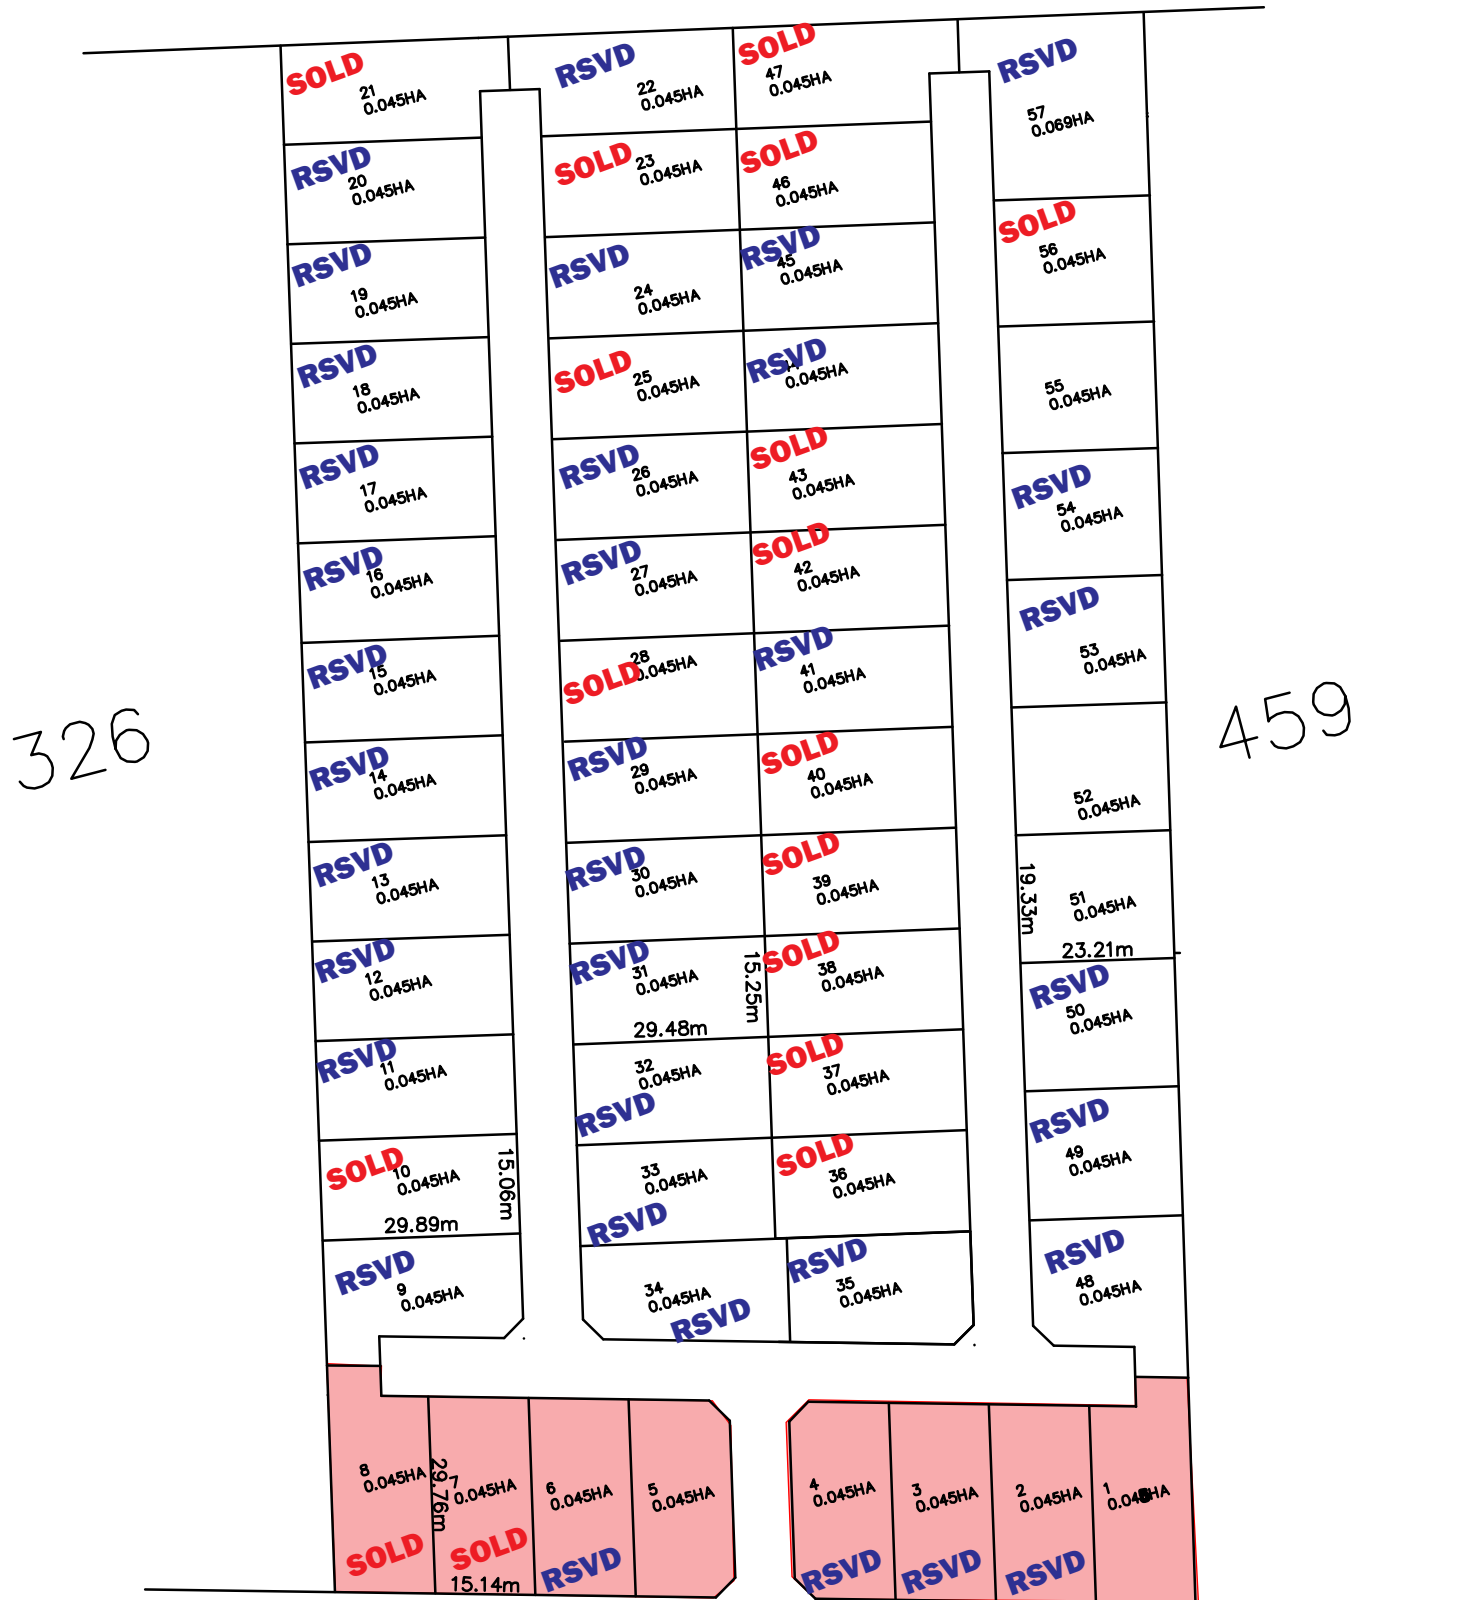

PRECIOUS GARDENS- KONZA

29TH JUNE 2022

ALL PLOTS ARE 0.045HA UNLESS INDICATED.

COMMERCIAL PLOTS