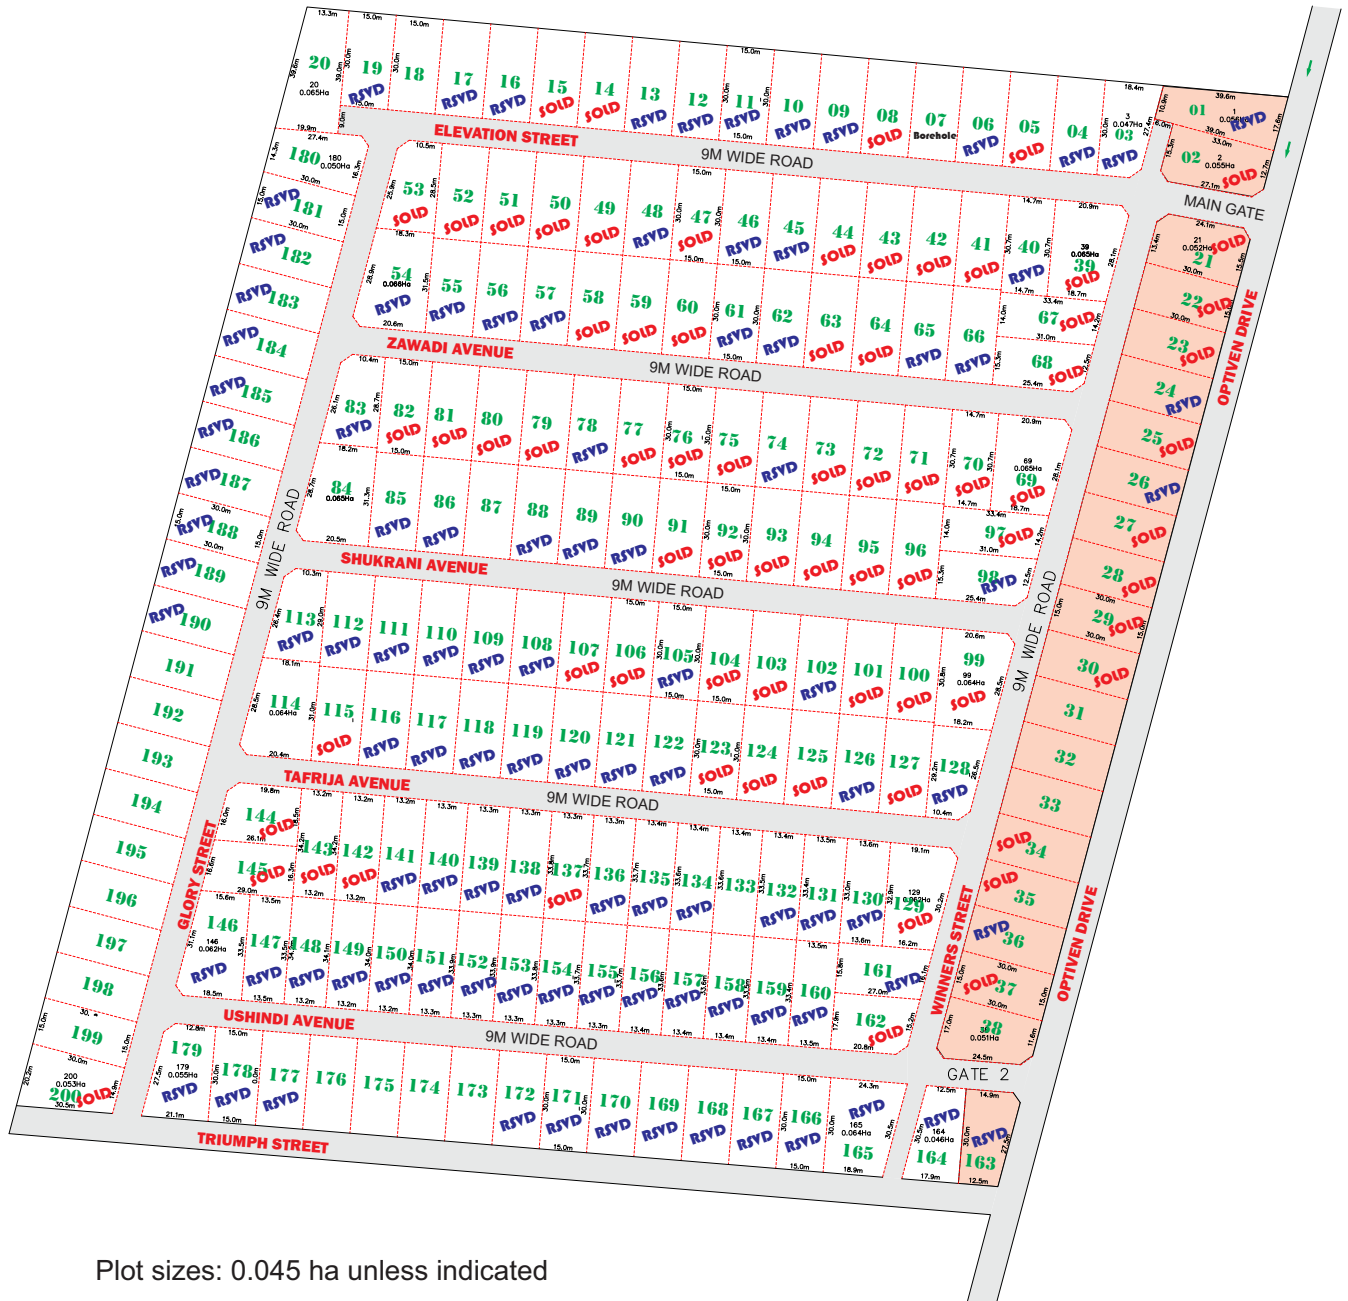

CELEBRATION GARDENS- KITENGELA

1ST JULY 2022

Plot sizes: 0.045 ha unless indicated

Commercial Plots