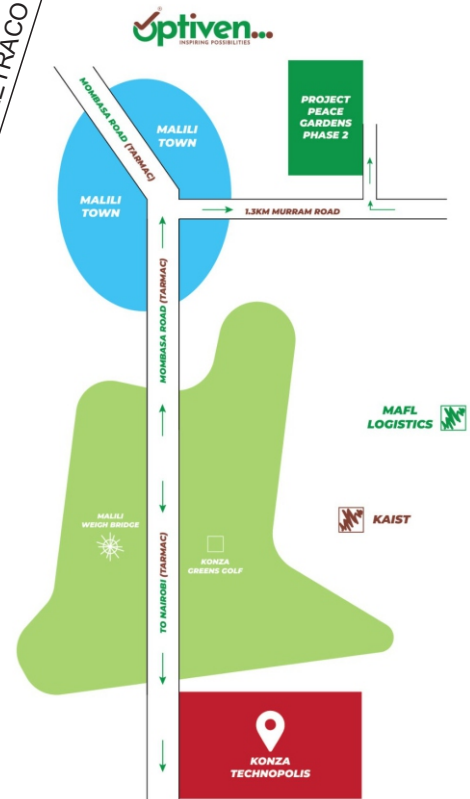

MOMBASA RD

MOMBASA RD

TO NAIROBI

1.3 KM TO MOMBASA HIGHWAY

All Plots are 0.045Ha